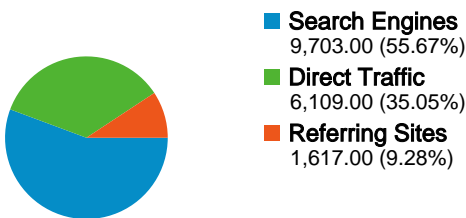

Site Usage

 **17,429** Visits

 **58.02%** Bounce Rate

 **52,180** Pageviews

 **00:02:08** Avg. Time on Site

 **2.99** Pages/Visit

 **37.12%** % New Visits

Visitors Overview

Visitors
6,473

Map Overlay

Traffic Sources Overview

Content Overview

Pages	Pageviews	% Pageviews
/	23,445	44.93%
/index.php	2,652	5.08%
/eventos/santander2009/	2,375	4.55%
/eventos/2010/7/	1,476	2.83%
/socios.php	1,412	2.71%

6,473 people visited this site

 17,429 Visits

 6,473 Absolute Unique Visitors

 52,180 Pageviews

 2.99 Average Pageviews

 00:02:08 Time on Site

 58.02% Bounce Rate

 37.12% New Visits

All traffic sources sent a total of 17,429 visits

- **Search Engines**
9,703.00 (55.67%)
- **Direct Traffic**
6,109.00 (35.05%)
- **Referring Sites**
1,617.00 (9.28%)

Top Traffic Sources

Sources	Visits	% visits
google (organic)	9,326	53.49%
(direct) ((none))	6,112	35.06%
oftalmo.com (referral)	575	3.30%
codepa.es (referral)	171	0.98%
search (organic)	147	0.84%