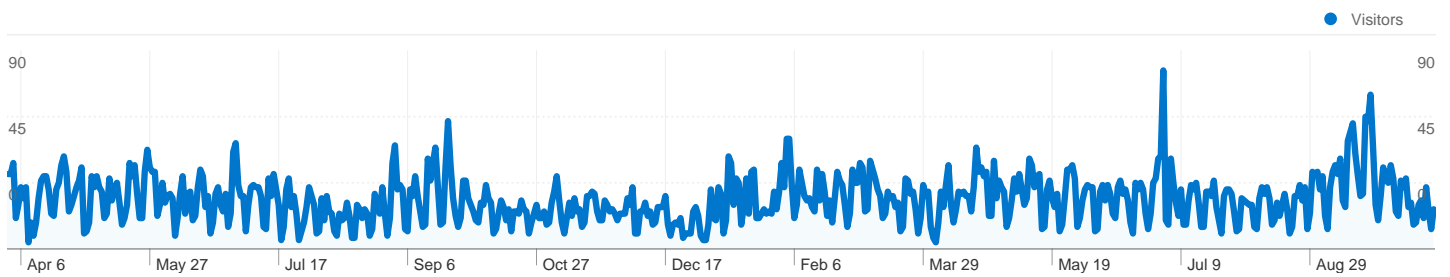

Site Usage

 **17,429** Visits

 **58.02%** Bounce Rate

 **52,180** Pageviews

 **00:02:08** Avg. Time on Site

 **2.99** Pages/Visit

 **37.12%** % New Visits

Visitors Overview

Visitors
6,473

Map Overlay

Traffic Sources Overview

Content Overview

Pages	Pageviews	% Pageviews
/	23,445	44.93%
/index.php	2,652	5.08%
/eventos/santander2009/	2,375	4.55%
/eventos/2010/7/	1,476	2.83%
/socios.php	1,412	2.71%

6,473 people visited this site

 17,429 Visits

 6,473 Absolute Unique Visitors

 52,180 Pageviews

 2.99 Average Pageviews

 00:02:08 Time on Site

 58.02% Bounce Rate

 37.12% New Visits