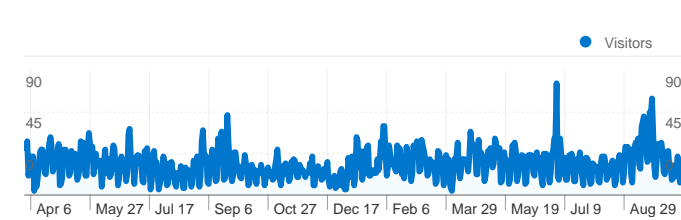

Site Usage

 **17,429** Visits

 **58.02%** Bounce Rate

 **52,180** Pageviews

 **00:02:08** Avg. Time on Site

 **2.99** Pages/Visit

 **37.12%** % New Visits

Visitors Overview

Visitors
6,473

Map Overlay

Traffic Sources Overview

Content Overview

Pages	Pageviews	% Pageviews
/	23,445	44.93%
/index.php	2,652	5.08%
/eventos/santander2009/	2,375	4.55%
/eventos/2010/7/	1,476	2.83%
/socios.php	1,412	2.71%

6,473 people visited this site

 17,429 Visits

 6,473 Absolute Unique Visitors

 52,180 Pageviews

 2.99 Average Pageviews

 00:02:08 Time on Site

 58.02% Bounce Rate

 37.12% New Visits

Switzerland	43	3.72	00:03:01	32.56%	16.28%
					1 - 10 of 57

Pages on this site were viewed a total of 52,180 times

 **52,180** Pageviews

 **33,391** Unique Views

 **58.02%** Bounce Rate

AdSense Performance