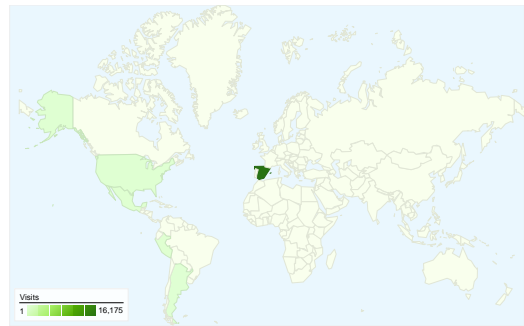

Site Usage

 **17,429** Visits

 **58.02%** Bounce Rate

 **52,180** Pageviews

 **00:02:08** Avg. Time on Site

 **2.99** Pages/Visit

 **37.12%** % New Visits

Visitors Overview

Visitors
6,473

Map Overlay

Traffic Sources Overview

Content Overview

Pages	Pageviews	% Pageviews
/	23,445	44.93%
/index.php	2,652	5.08%
/eventos/santander2009/	2,375	4.55%
/eventos/2010/7/	1,476	2.83%
/socios.php	1,412	2.71%

6,473 people visited this site

 17,429 Visits

 6,473 Absolute Unique Visitors

 52,180 Pageviews

 2.99 Average Pageviews

 00:02:08 Time on Site

 58.02% Bounce Rate

 37.12% New Visits

Switzerland	43	3.72	00:03:01	32.56%	16.28%
					1 - 10 of 57

Pages on this site were viewed a total of 52,180 times

 **52,180** Pageviews

 **33,391** Unique Views

 **58.02%** Bounce Rate

AdSense Performance