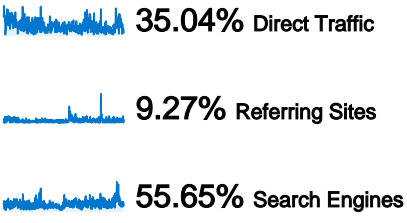

- **Search Engines**
  9,703.00 (55.67%)
- **Direct Traffic**
  6,109.00 (35.05%)
- **Referring Sites**
  1,617.00 (9.28%)

Top Traffic Sources

Sources	Visits	% visits
google (organic)	9,326	53.49%
(direct) ((none))	6,112	35.06%
oftalmo.com (referral)	575	3.30%
codepa.es (referral)	171	0.98%
search (organic)	147	0.84%

Keywords	Visits	% visits
seeof	4,356	44.88%
seeof.org	1,139	11.74%
sociedad española de	290	2.99%
enfermeria oftalmologica	212	2.18%
www.seeof.org	158	1.63%