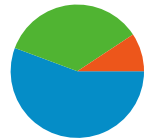

- **Search Engines**
  9,703.00 (55.67%)
- **Direct Traffic**
  6,109.00 (35.05%)
- **Referring Sites**
  1,617.00 (9.28%)

Top Traffic Sources

Sources	Visits	% visits
google (organic)	9,326	53.49%
(direct) ((none))	6,112	35.06%
oftalmo.com (referral)	575	3.30%
codepa.es (referral)	171	0.98%
search (organic)	147	0.84%

Keywords	Visits	% visits
seeof	4,356	44.88%
seeof.org	1,139	11.74%
sociedad española de	290	2.99%
enfermeria oftalmologica	212	2.18%
www.seeof.org	158	1.63%