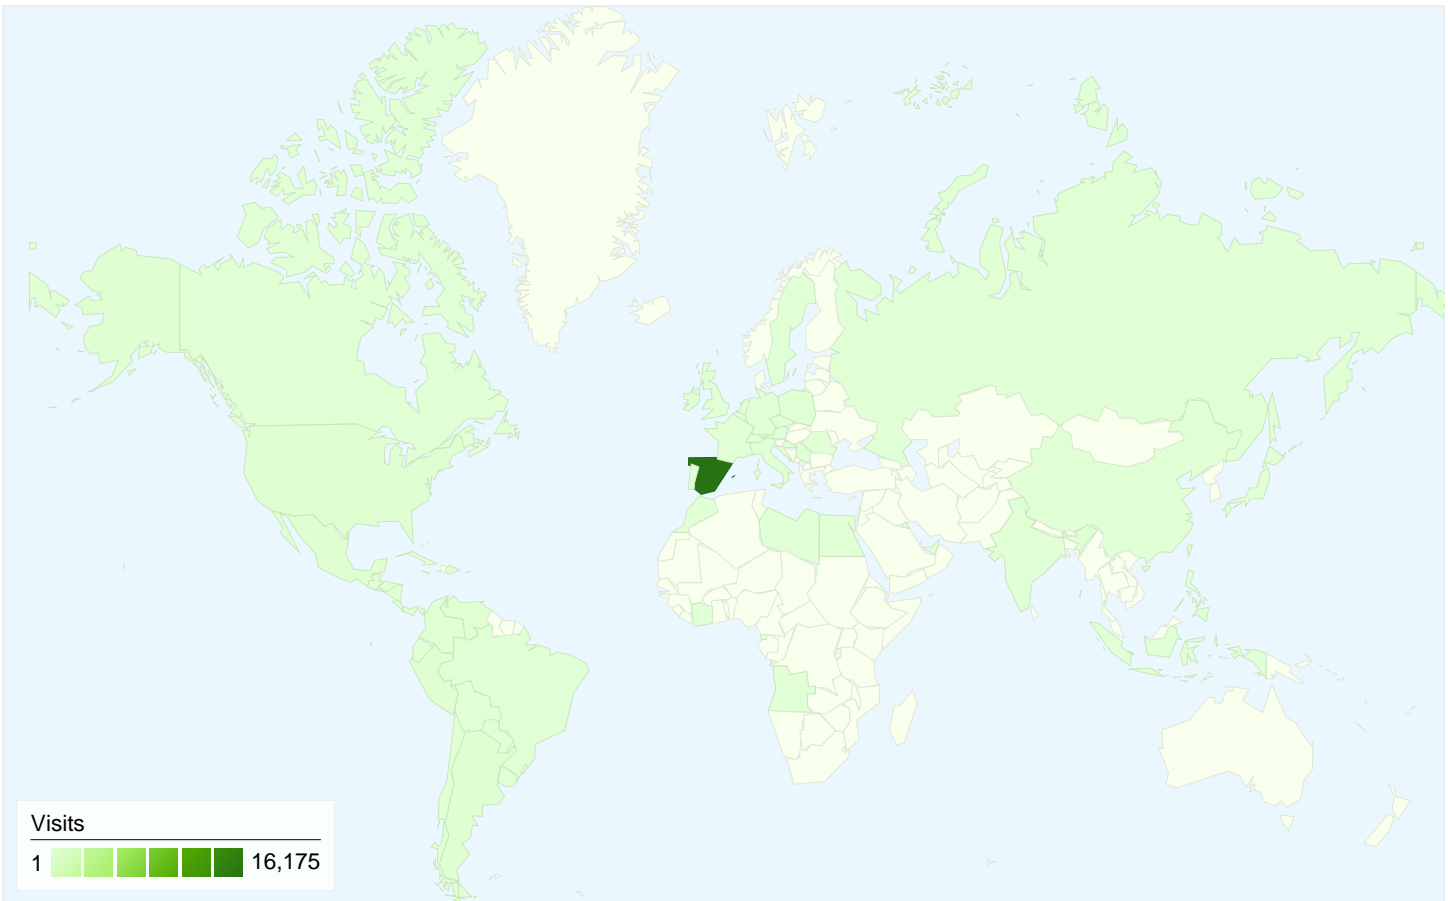

Visitors
6,473

Map Overlay

Traffic Sources Overview

Content Overview

Pages	Pageviews	% Pageviews
/	23,445	44.93%
/index.php	2,652	5.08%
/eventos/santander2009/	2,375	4.55%
/eventos/2010/7/	1,476	2.83%
/socios.php	1,412	2.71%

All traffic sources sent a total of 17,429 visits

- **Search Engines**
9,703.00 (55.67%)
- **Direct Traffic**
6,109.00 (35.05%)
- **Referring Sites**
1,617.00 (9.28%)

Top Traffic Sources

Sources	Visits	% visits
google (organic)	9,326	53.49%
(direct) ((none))	6,112	35.06%
oftalmo.com (referral)	575	3.30%
codepa.es (referral)	171	0.98%
search (organic)	147	0.84%

Keywords	Visits	% visits
seeof	4,356	44.88%
seeof.org	1,139	11.74%
sociedad española de	290	2.99%
enfermeria oftalmologica	212	2.18%
www.seeof.org	158	1.63%

17,429 visits came from 57 countries/territories

Site Usage

Country/Territory	Visits	Pages/Visit	Avg. Time on Site	% New Visits	Bounce Rate
Spain	16,175	3.01	00:02:07	33.93%	58.11%
Mexico	163	1.95	00:01:17	90.18%	69.33%
Peru	148	2.95	00:02:09	84.46%	55.41%
United States	114	3.73	00:03:58	43.86%	44.74%
Argentina	96	1.81	00:01:06	88.54%	66.67%
Colombia	78	1.87	00:01:39	92.31%	69.23%
Chile	68	1.88	00:00:33	95.59%	69.12%
Venezuela	60	2.40	00:01:39	100.00%	75.00%
Netherlands	48	6.21	00:05:10	43.75%	18.75%